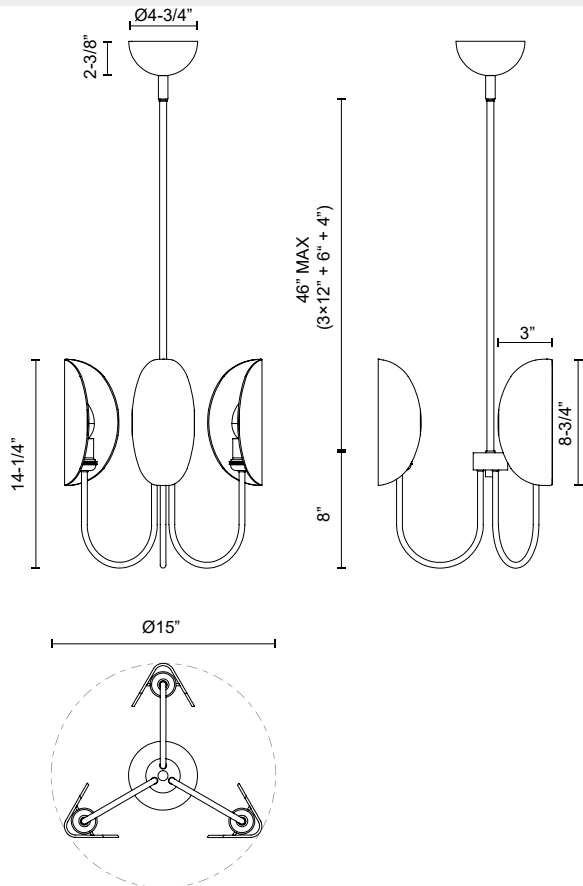

WWW.ALORAMOOD.COM